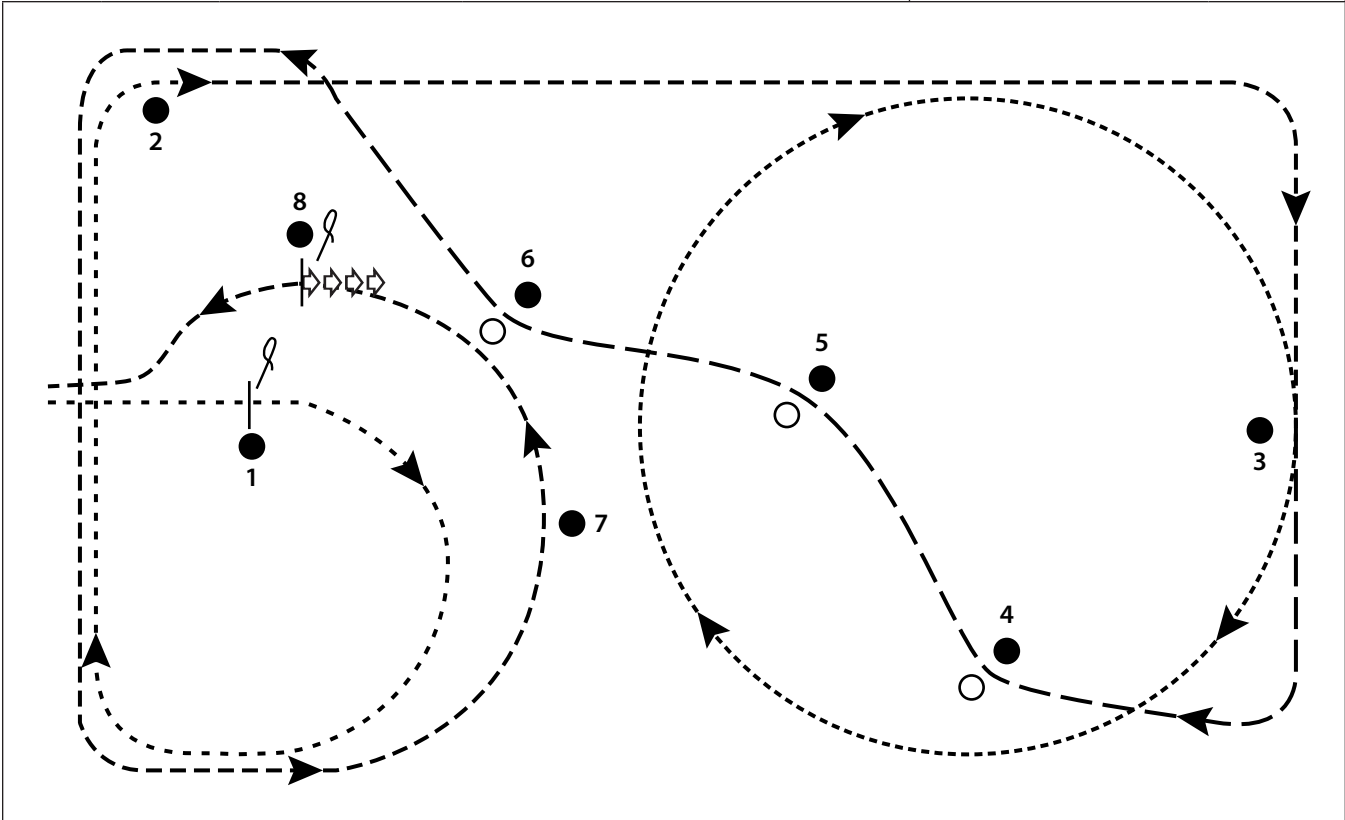

Super Reinsmanship Test #3

ADS Rulebook PD-225.6

ORDER	MOVEMENT	SCORE
1	Enter at Working Walk. At Marker 1, Halt. Salute.	
2	Track Right at Working Walk to rail, continue to Marker 2	
3	At Marker 2, Working Trot along the rail to Marker 3	
4	At Marker 3, Slow Trot circle, approximately 40 meters.	
5	At Marker 3, Strong Trot and continue through Gates 4, 5, and 6 to the rail.	
6	At the rail develop Working Trot, track left and continue to Marker 7	
7	At Marker 7, continue Working Trot to Marker 8, Halt 5 seconds.	
8	Rein back 4 steps, Walk forward. Halt. Salute. Leave arena at Working Trot.	
9	Overall Impression of the turnout on the condition and fit of the harness and vehicle, neatness of attire.	
10	General Impression of the driver on posture, relaxation, confidence and effectiveness.	
Scale of marks: 5 Marginal 10 Excellent 4 Insufficient 9 Very Good 3 Fairly Bad 8 Good 2 Bad 7 Fairly Good 1 Very Bad 6 Satisfactory 0 Not Executed		Each element will receive a numerical score of 0-10. (Perfect Score = 100)

Note: This test is designed for a 40m x 80m dressage arena. Organizers may adjust the test accordingly for different size and shape arenas.