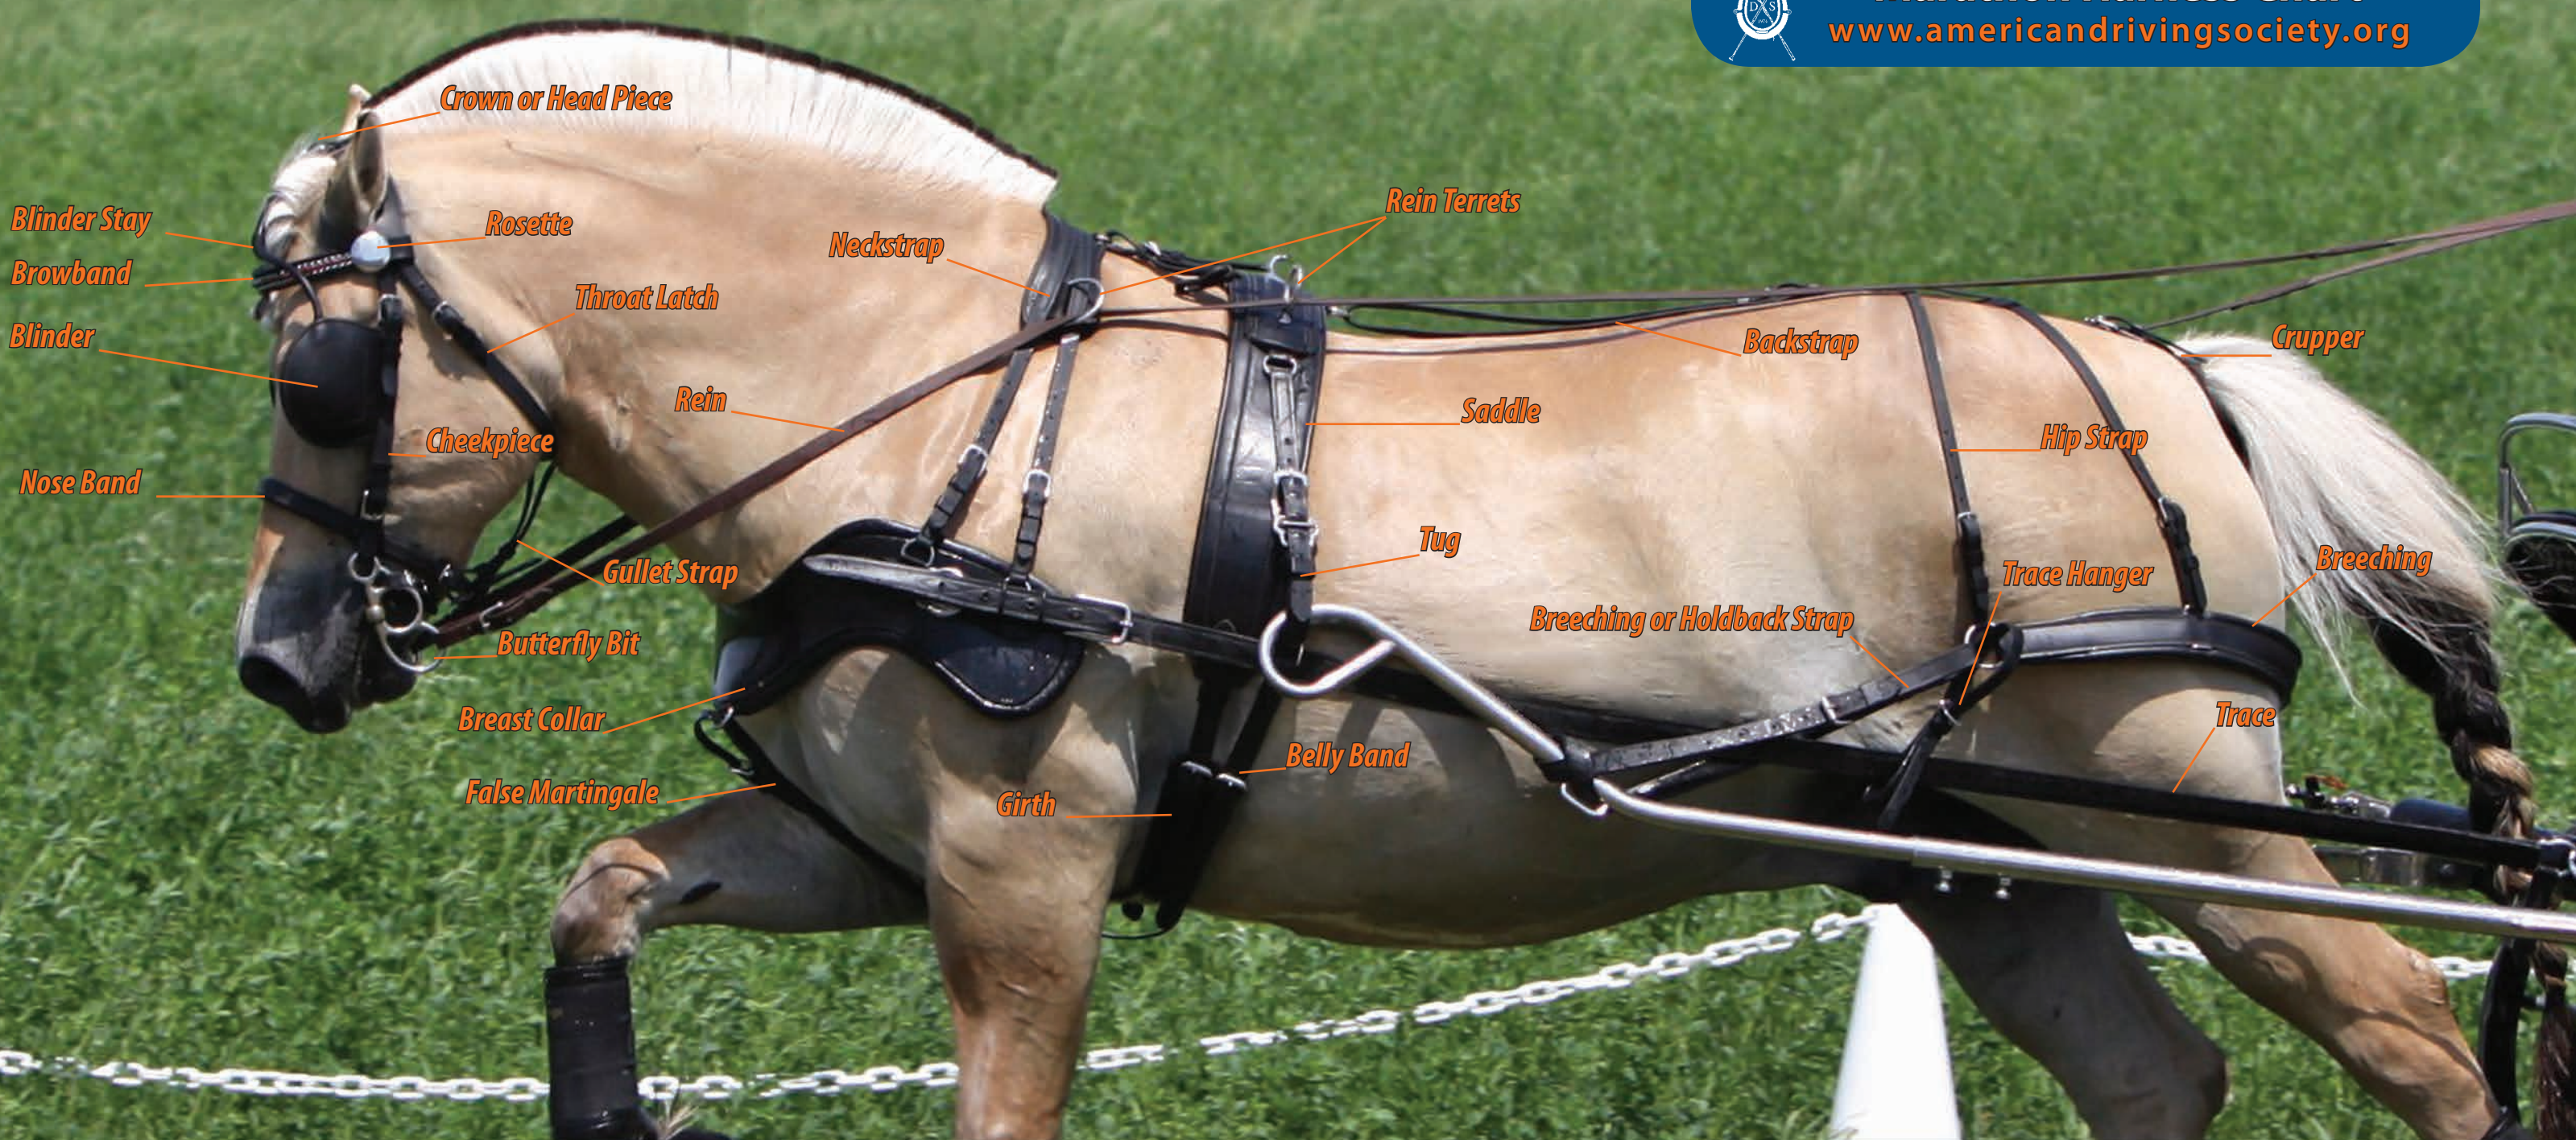

Crown or Head Piece
Browband
Blinder Stay
Face Drop
Nose Band
Rosette
Throat Latch
Blinder
Cheekpiece
Liverpool Bit
Breast Collar

Rein Terrets
Rein
Neckstrap
Saddle
Tug
Belly Band
Girth

Backstrap
Crupper
Hip Strap
Trace
Breeching Strap
Breeching

Special thanks to ADS Member Peggy Peregrine-Spear and her Norwegian Fjord gelding, Prisco H-95-0120

- Crown or Head Piece
- Blinder Stay
- Browband
- Blinder
- Nose Band
- Rosette
- Throat Latch
- Cheekpiece
- Gullet Strap
- Butterfly Bit
- Breast Collar
- False Martingale
- Neckstrap
- Rein
- Girth
- Rein Terrets
- Saddle
- Tug
- Belly Band
- Backstrap
- Breeching or Holdback Strap
- Hip Strap
- Trace Hanger
- Crupper
- Breeching
- Trace

Special thanks to ADS Member Peggy Peregrine-Spear and her Norwegian Fjord gelding, Prisco H-95-0120